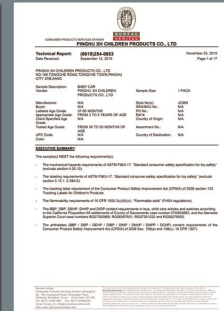

ASTM-F963

PINGHU XH CHILDREN PRODUCTS CO., LTD
ADD: No. 186 Tongche Road, Pinghu City, Zhejiang Province, China